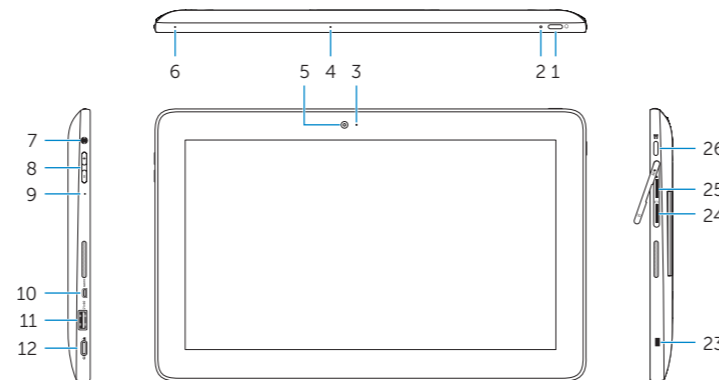

Features

Funktioner | Ominaisuudet | Funksjoner | Funktionen

1. Power button
2. Power and battery-charge status light
3. Camera-status light
4. Microphone
5. Front camera
6. Microphone
7. Headset port
8. Volume-control buttons (2)
9. Microphone
10. Micro-HDMI port
11. USB 3.0 port
12. USB 3.0 and power-adaptor port (USB-C)
13. Microphone
14. NFC-sensor area (Latitude 5175 only)