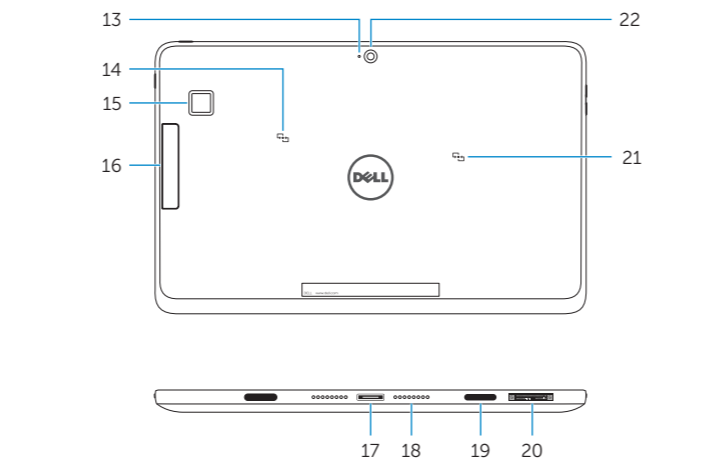

Features

Funktioner | Ominaisuudet | Funksjoner | Funktionen

1. Power button
2. Power and battery-charge status light
3. Camera-status light
4. Microphone
5. Front camera
6. Microphone
7. Headset port
8. Volume-control buttons (2)
9. Microphone
10. Micro-HDMI port
11. USB 3.0 port
12. USB 3.0 and power-adaptor port (USB-C)
13. Microphone
14. NFC-sensor area (Latitude 5175 only)